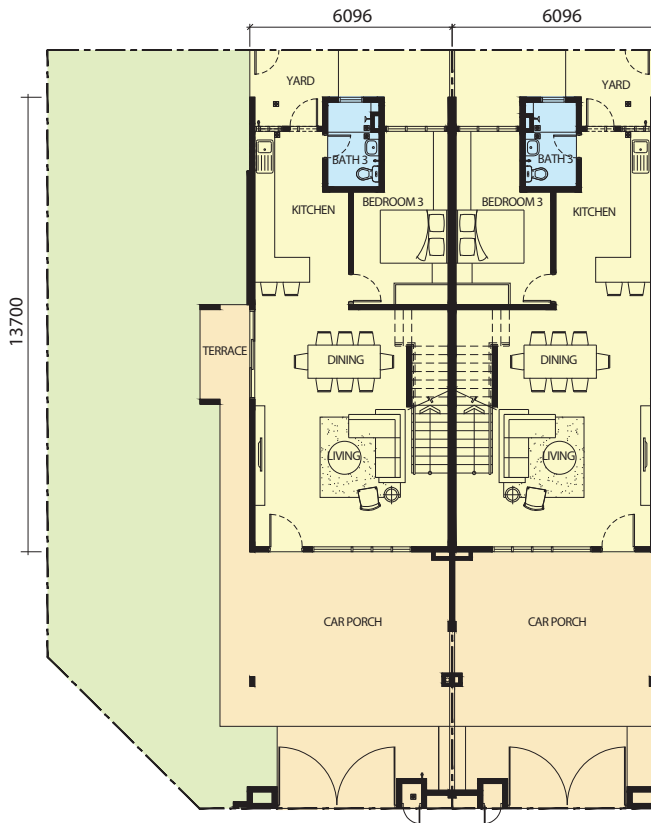

Garden
Heights

@ Rawang

DOUBLE STOREY TERRACE, 20' x 75', TYPE 4T3A

CORNER **INTERMEDIATE**
GROUND FLOOR

CORNER **INTERMEDIATE**
FIRST FLOOR