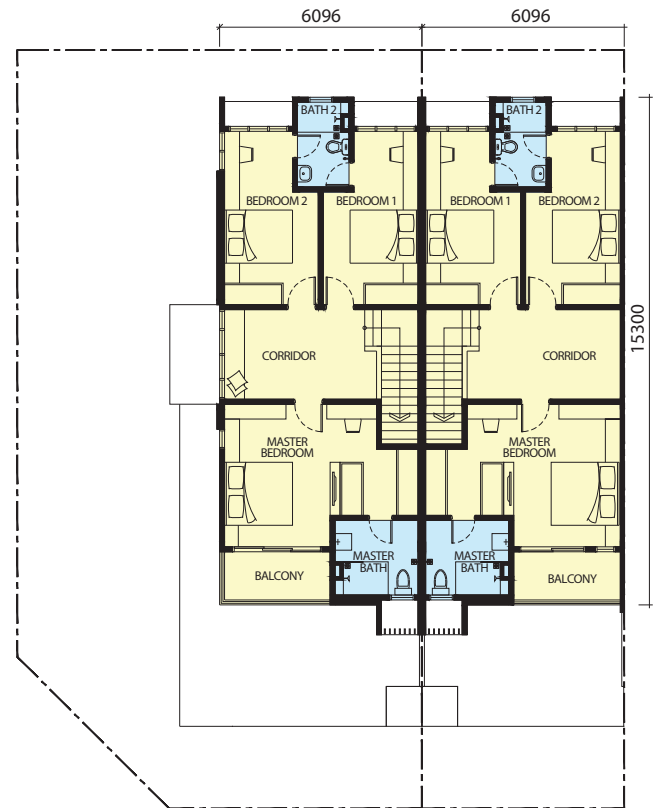

Garden
Heights

@ Rawang

DOUBLE STOREY TERRACE, 20' x 75', TYPE 4T3A

CORNER **INTERMEDIATE**
GROUND FLOOR

CORNER **INTERMEDIATE**
FIRST FLOOR